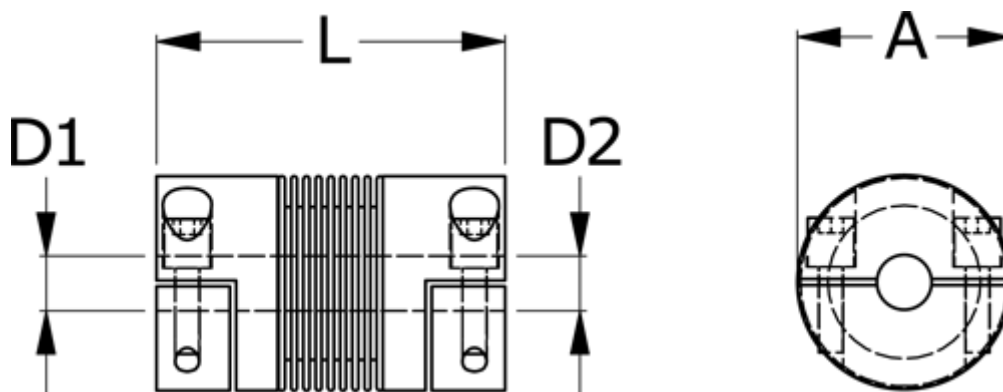

# Data Sheet

Article number: 33304H00800943030

Description: Bellow coupling type 4H size80  
Length 94 mm, bore 30/30 mm

## Measures

A	= 82
D1	= 30
D2	= 30
L	= 94
Nom. torque NM (Tkn)	= 80